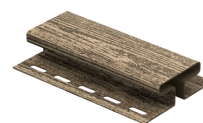

SPRUCE collection

Timberblock spruce siding is a brand new product on the market of finishing materials. New elegant form, honed to perfection wood texture, distinctly expressed with a unique pattern.

Timberblock spruce siding is customized and is presented in different colors.

CHARACTERISTICS

Length	3050 mm	Gross weight	14,88 kg
Effective width	230 mm	Amount in package	10 pcs
Thickness	1 ± 0,05 mm	Quadrature in one package	7,02 m²
Package size	3080x290x70 mm	Quadrature of one plate	0,702 m²

ACCESSORIES

* Profiles are produced in the same colors as the siding

joint trim

www.instagram.com/uplast_bel

youtube.com/Ю-Пласт Завод

LLC «U-Plast Bel»
Republic of Belarus, 220030
Minsk, Kazarmenny lane, house 4
u-plast.net

Tel. / fax: +375 17 / 242-92-20
+375 17 / 242-92-21