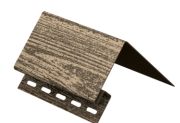

window flashing

www.instagram.com/uplast_bel

youtube.com/Ю-Пласт Завод

LLC «U-Plast Bel»
Republic of Belarus, 220030
Minsk, Kazarmenny lane, house 4
u-plast.net

Tel. / fax: +375 17 / 242-92-20
+375 17 / 242-92-21