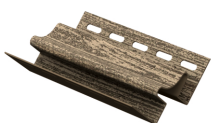

NEW GENERATION
SIDING

timberblock

SPRUCE collection

SPRUCE collection

Timberblock spruce siding is a brand new product on the market of finishing materials. New elegant form, honed to perfection wood texture, distinctly expressed with a unique pattern.

baltic spruce

alpine spruce

siberian spruce

irish spruce

nordic spruce

ACCESSORIES

* Profiles are produced in the same colors as the siding

inside corner